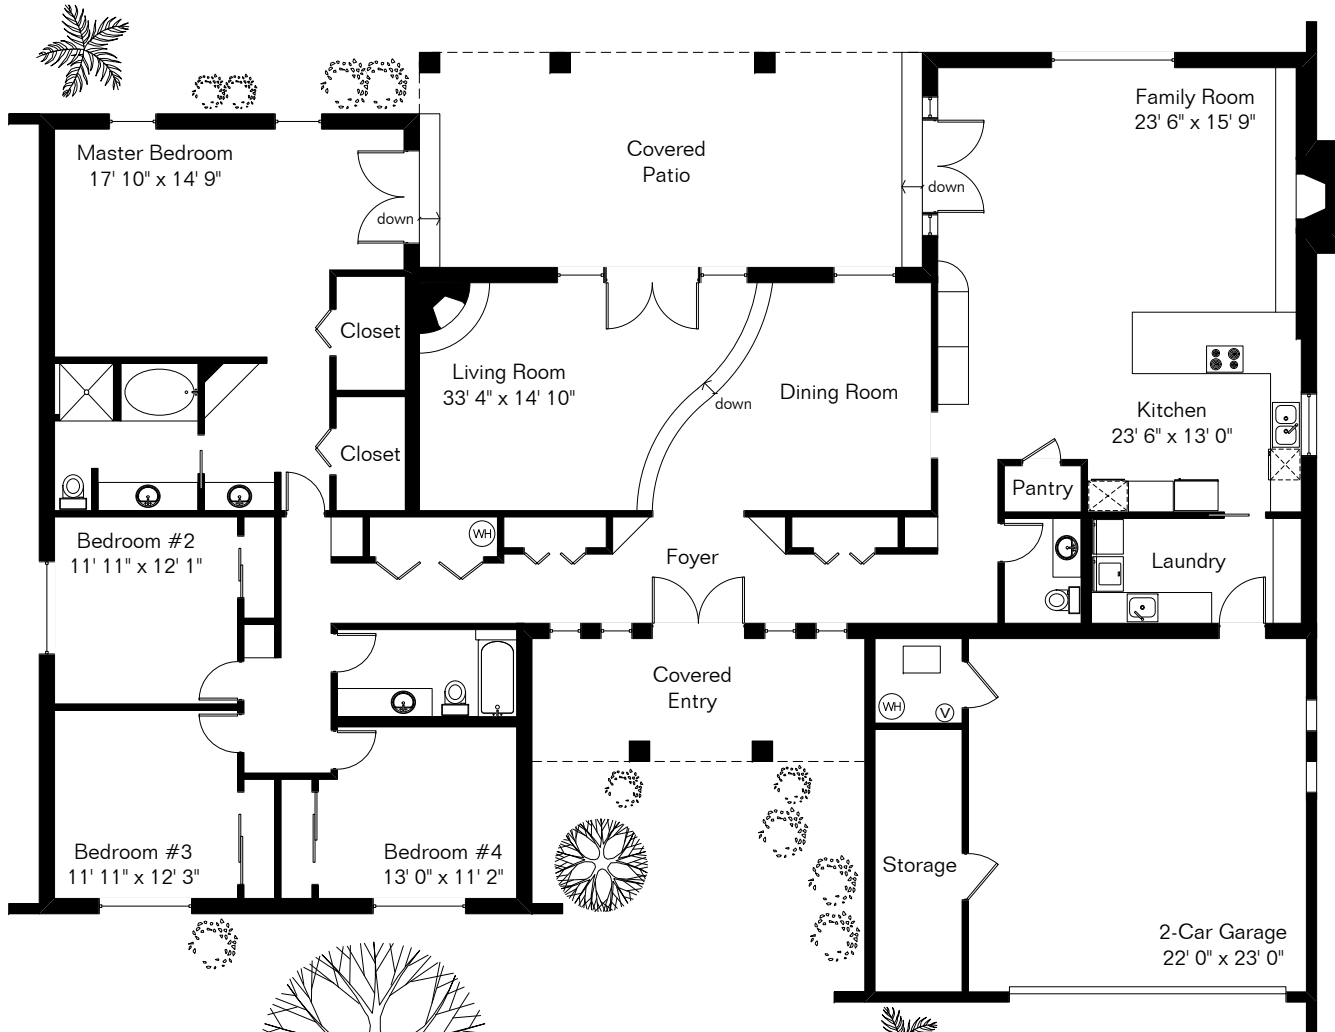

The square footages and room size information are deemed to be reliable but are not guaranteed and should be independently verified.

# 5625 N Camino Miraval

Pool & Spa Area

Site Visit June 2016

0 ft. 6 ft. 10 ft. 20 ft.

Copyright 2016 Floor Plans First! LLC  
All Rights Reserved.

Living Area 3,192 Sq Ft  
Garage 696 Sq Ft

[www.FloorPlansFirst.com](http://www.FloorPlansFirst.com)